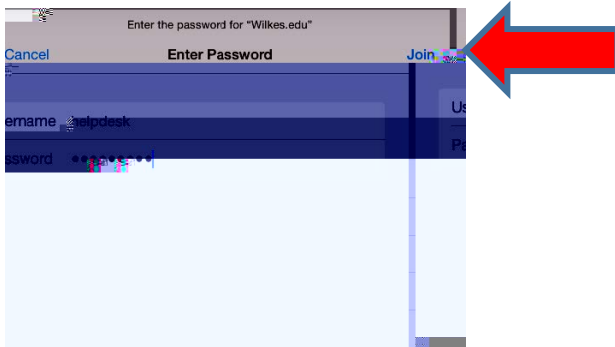

FAQ – iOS – HOW DO I CONNECT TO WILKES.EDU WIRELESS?

FAQ – iOS – HOW DO I CONNECT TO WILKES.EDU WIRELESS?

Step 1: Open Settings

Step 2: Tap Wi-Fi

Step 3: Tap the 'i' icon next to the network name

Step 4: Tap 'Join'