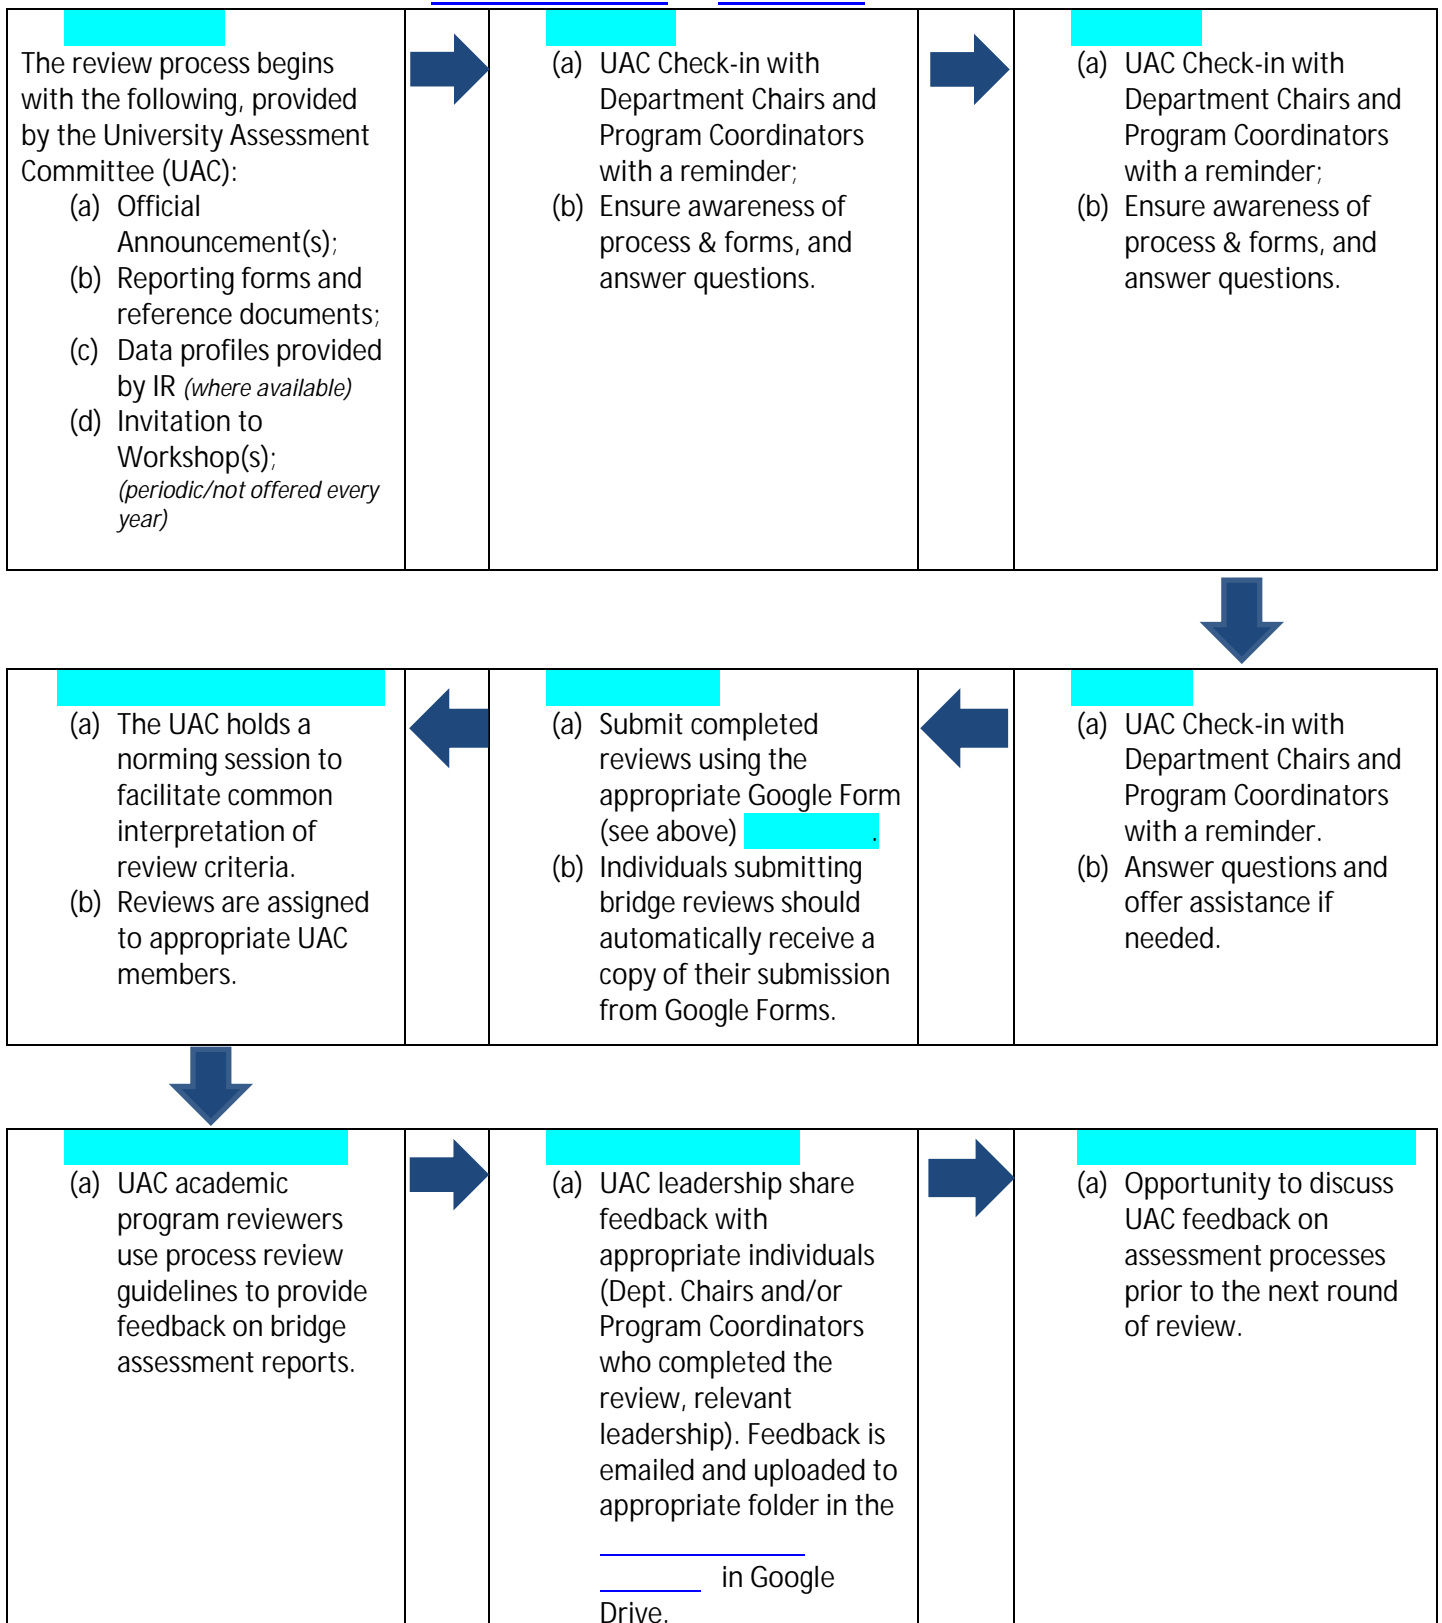

Bridge Assessment Reporting

A review schedule can be found on the [UAC Academic Program Review Page](#)

*Only accessible to appropriate individuals (e.g. chair, dean, provost, current UAC members) through their '@wilkes.edu' email address.